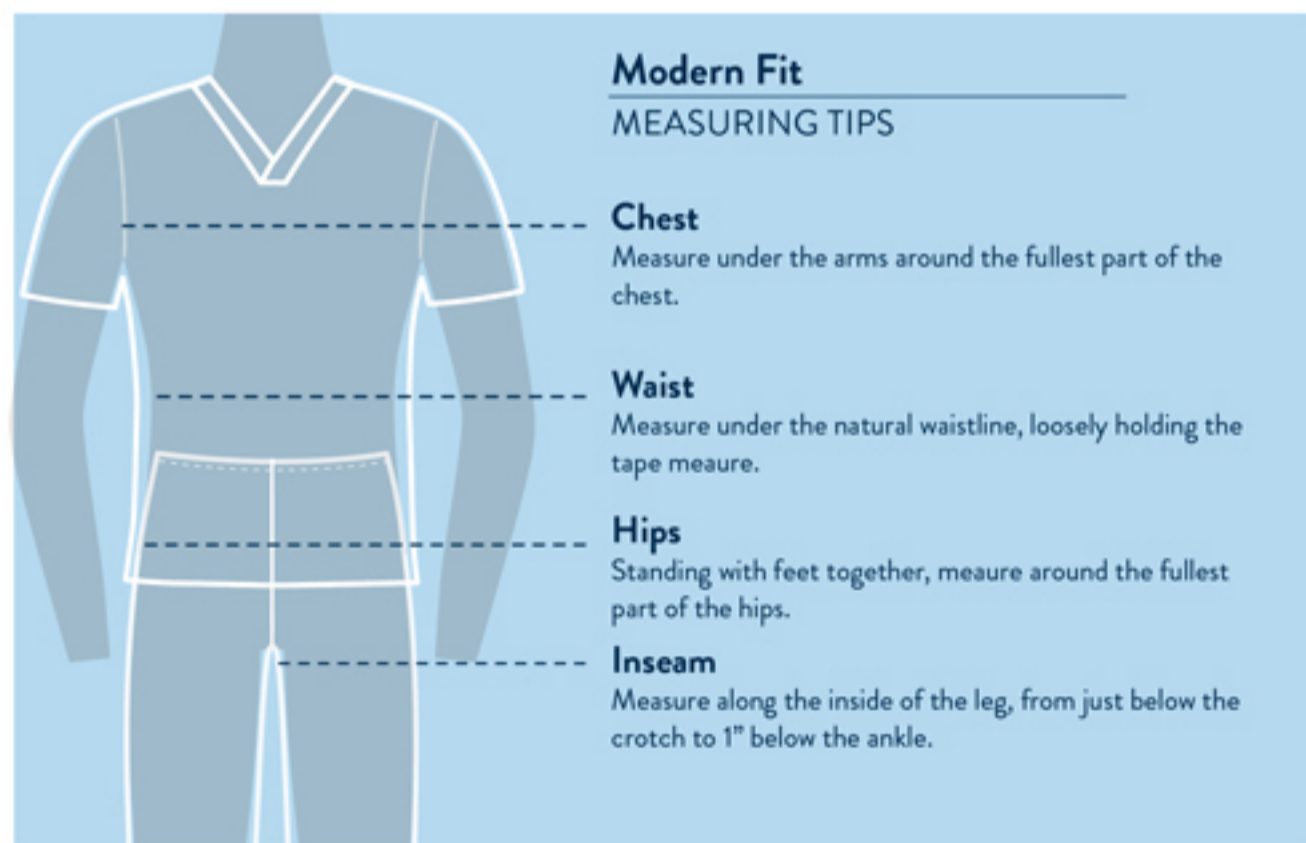

## Men's Modern Fit

	Chest	Waist	Hips
XS	33-35	26-28	32-34
S	36-38	29-31	35-37
M	39-41	32-34	38-40
L	42-45	35-38	41-44
XL	46-49	39-41	45-48
2XL	50-53	42-45	49-52
3XL	54-57	46-49	53-56
4XL	58-61	50-53	57-60
5XL	62-65	54-57	61-64

Inseam Regular: 31-32 Short: 29-30 Tall: 34-35 Ultra Tall (unhemmed): 36

(All measurements are in inches.)

Use this chart to determine your size. If one of your measurements is between two sizes, order the smaller size for a tighter fit or the larger size for a looser fit. If your measurements for hips and waist correspond to two different suggested sizes, order the one indicated by your hip measurement.